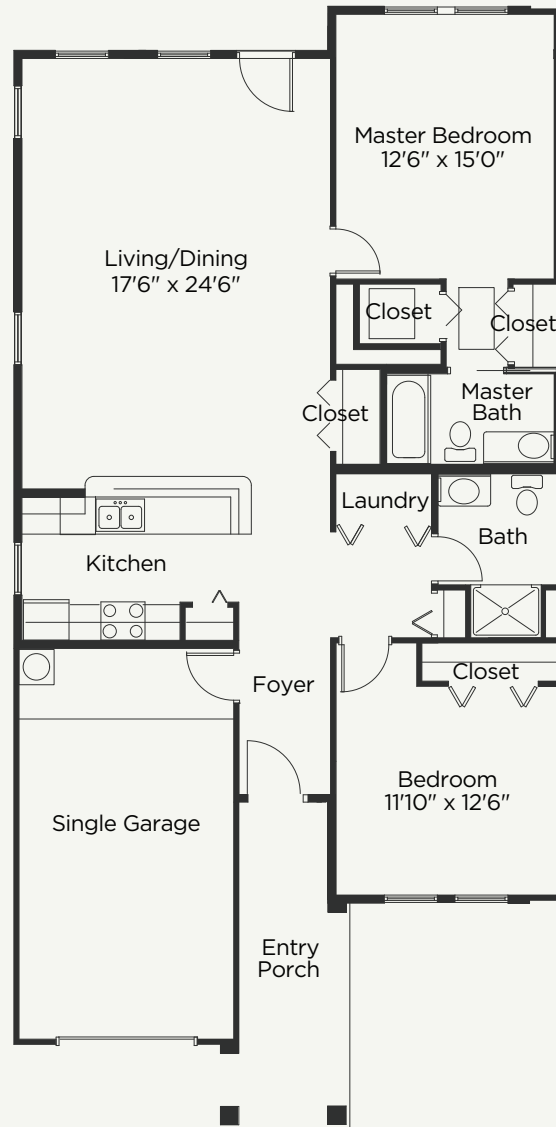

# QUADRAPLEX

HOME FLOOR PLAN | Two Bedroom | Two Bathroom | Single Garage | 1,340 Sq. Ft.

Square footage, room dimensions and window placement may vary. Not shown to scale.