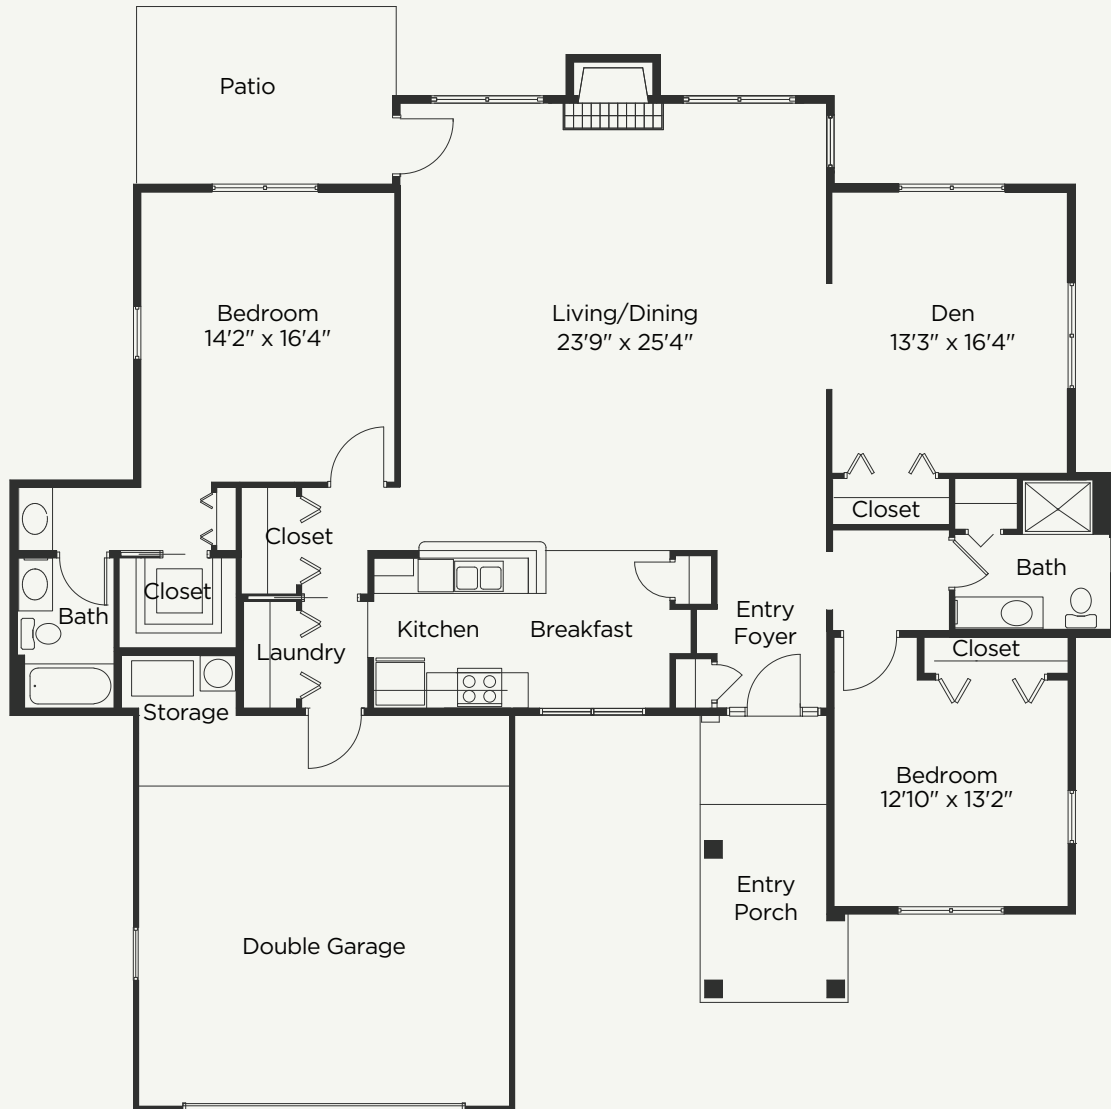

MANOR HOME

HOME FLOOR PLAN | Two Bedroom | Two Bathroom w/Den | Double Garage | 2,015 Sq. Ft.

Square footage, room dimensions and window placement may vary. Not shown to scale.

Endless Opportunity Awaits