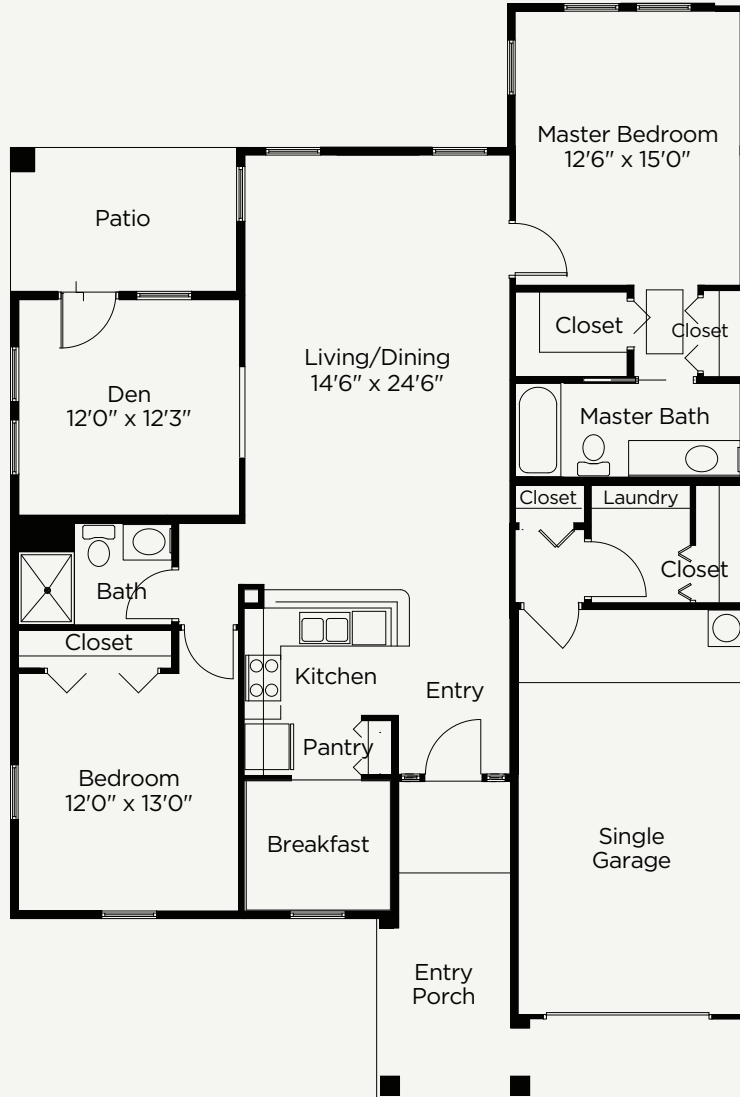

DUPLEX ONE

HOME FLOOR PLAN | Two Bedroom | Two Bathroom w/Den | Single Garage | 1,451 Sq. Ft.

Square footage, room dimensions and window placement may vary. Not shown to scale.

Endless Opportunity Awaits