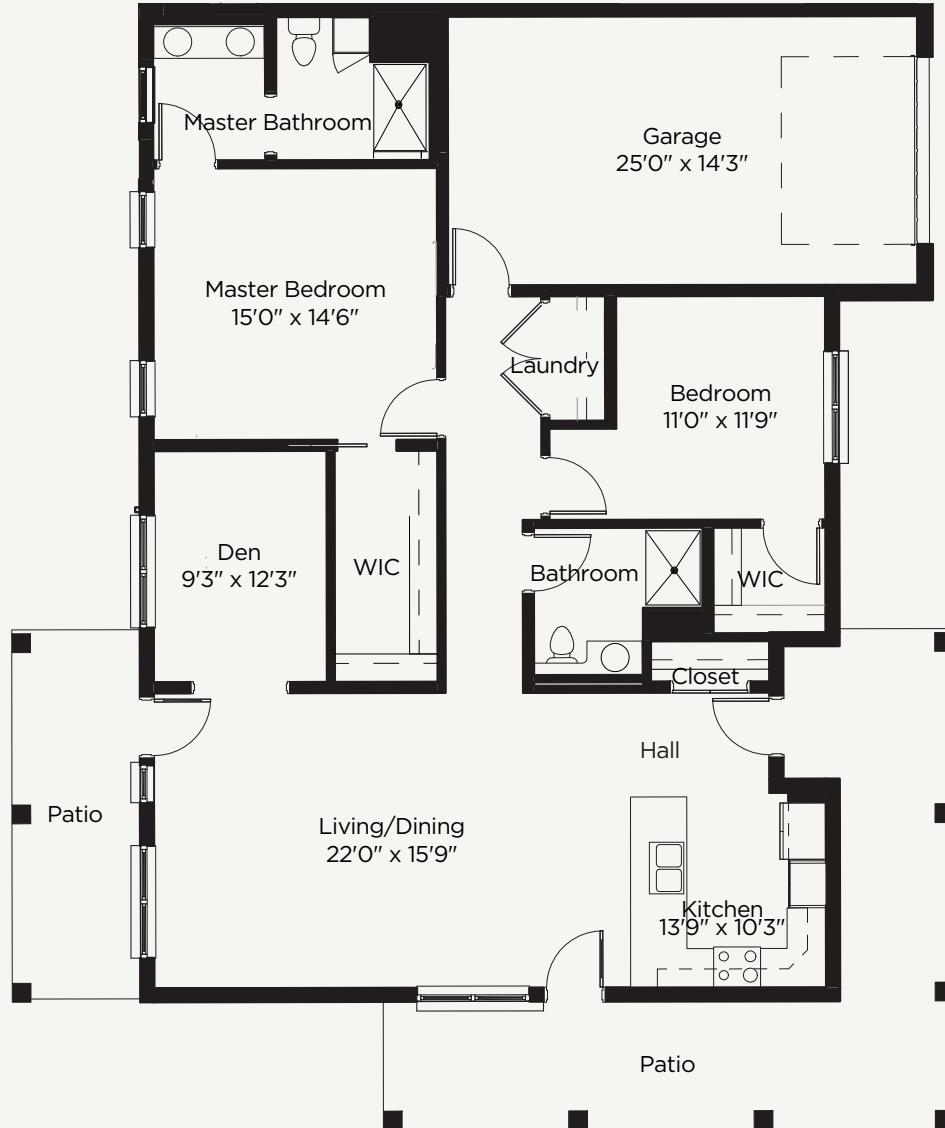

# CASCADE

HOME FLOOR PLAN | Two Bedroom | Two Bathroom w/Den | Single Garage | 1,505 Sq. Ft.

Square footage, room dimensions and window placement may vary. Not shown to scale.

## Endless Opportunity Awaits

Date	Entrance Fee	Monthly Fee
Residence Address	2nd-Person Fee	2nd-Person Monthly Fee
Contract Type	Other	Other
Staff Name	Subtotal	Other
	Deposit	<b>Monthly Total</b>
	<b>Total</b>	