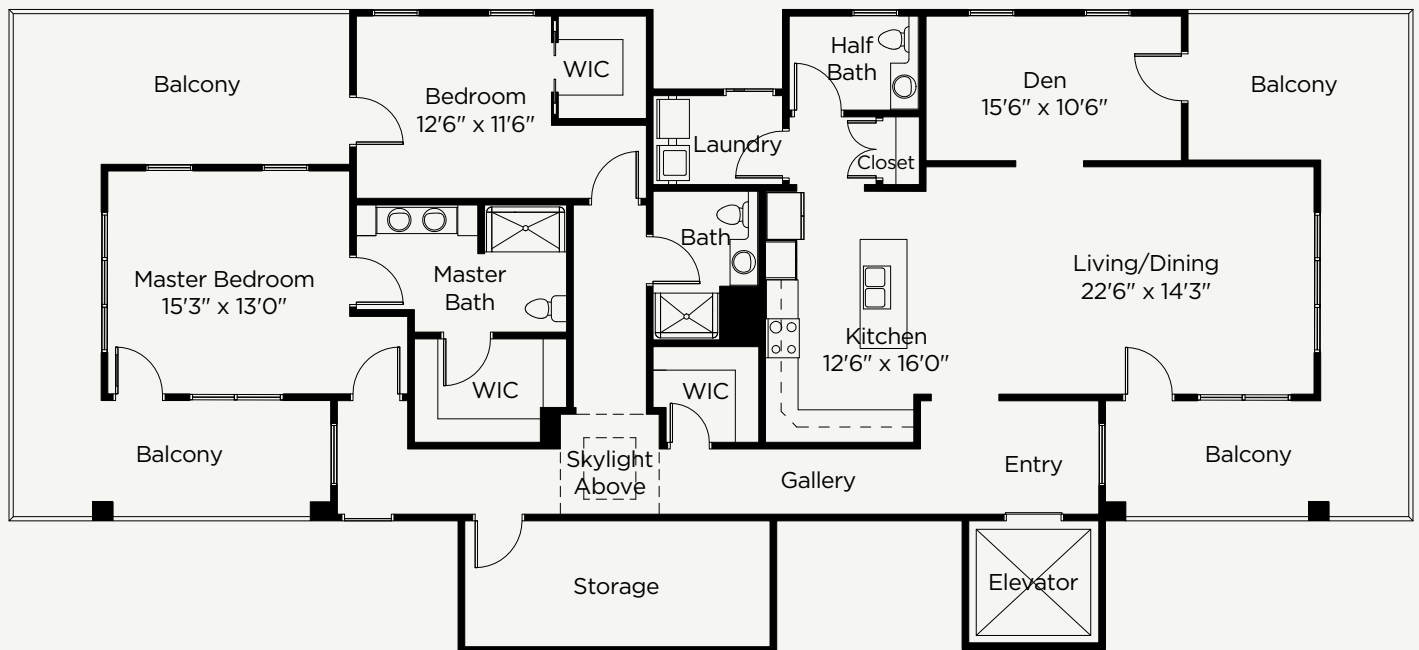

TAMALPAIS

APARTMENT FLOOR PLAN | Two Bedroom | Two & One-Half Bathroom | Two Balconies | 1,955 Sq. Ft.

Square footage, room dimensions and window placement may vary. Not shown to scale.

Endless Opportunity Awaits