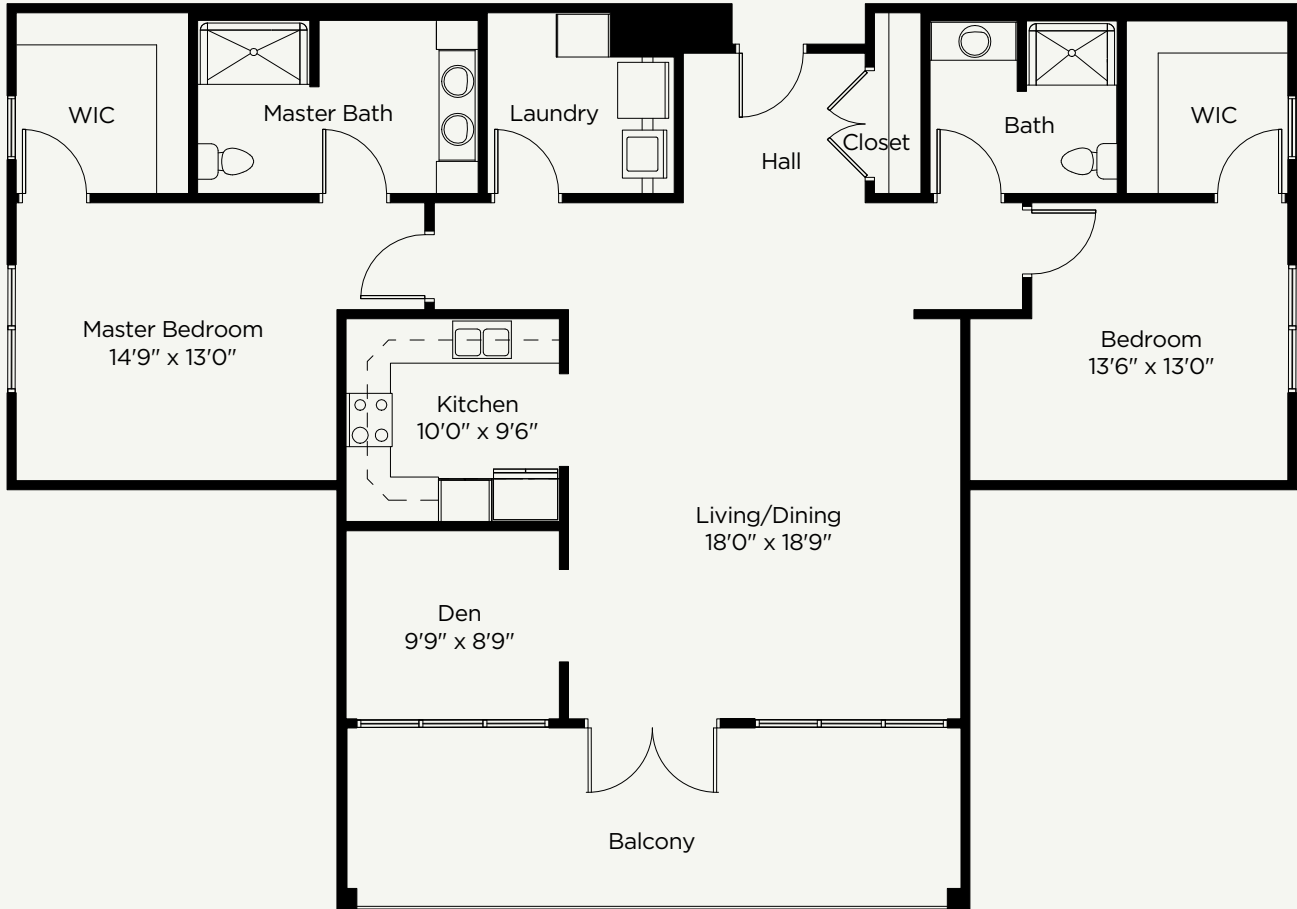

RUSSELL

APARTMENT FLOOR PLAN | Two Bedroom | Two Bathroom w/Den | Balcony | 1,601 Sq. Ft.

Square footage, room dimensions and window placement may vary. Not shown to scale.

Endless Opportunity Awaits

Date _____	Entrance Fee _____	Monthly Fee _____
Residence Address _____	2nd-Person Fee _____	2nd-Person Monthly Fee _____
Contract Type _____	Other _____	Other _____
Staff Name _____	Subtotal _____	Other _____
	Deposit _____	Monthly Total _____
	Total _____	