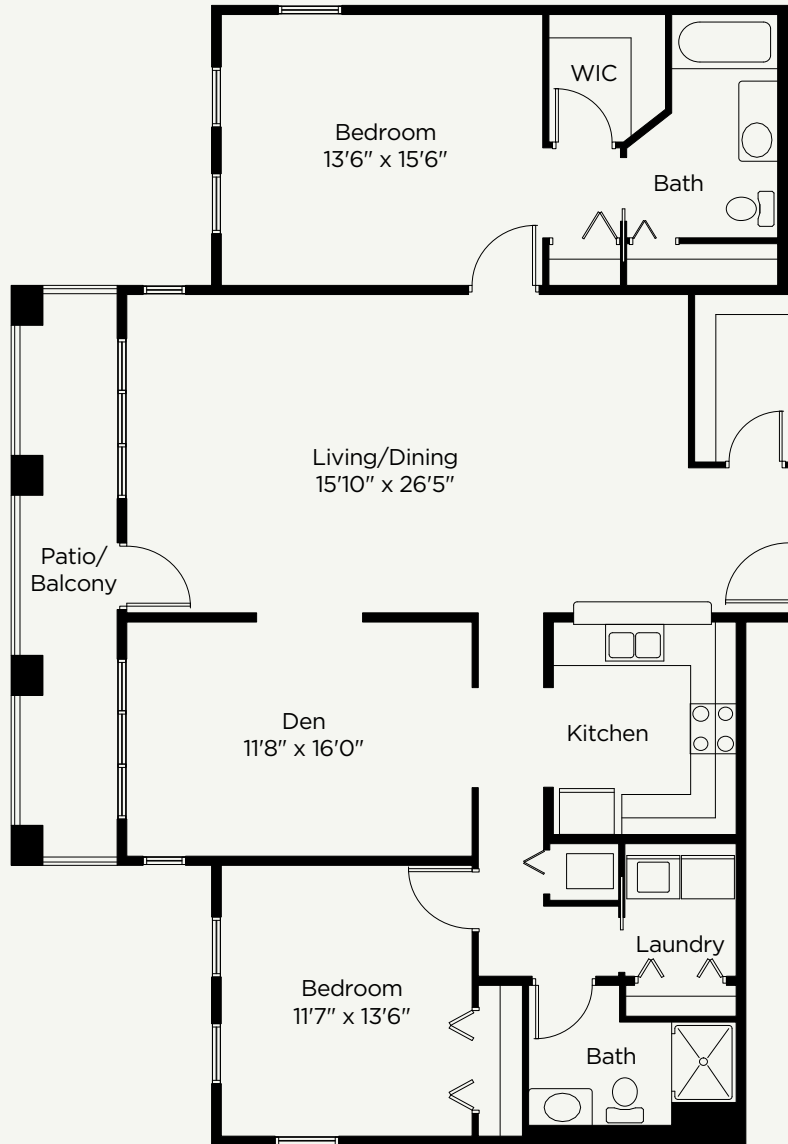

# ROYALE

**APARTMENT FLOOR PLAN** | Two Bedroom | Two Bathroom w/Den | Patio/Balcony | 1,584 Sq. Ft.

*Square footage, room dimensions and window placement may vary. Not shown to scale.*

## Endless Opportunity Awaits

Date	Entrance Fee	Monthly Fee
Residence Address	2nd-Person Fee	2nd-Person Monthly Fee
Contract Type	Other	Other
Staff Name	Subtotal	Other
	Deposit	<b>Monthly Total</b>
	<b>Total</b>	