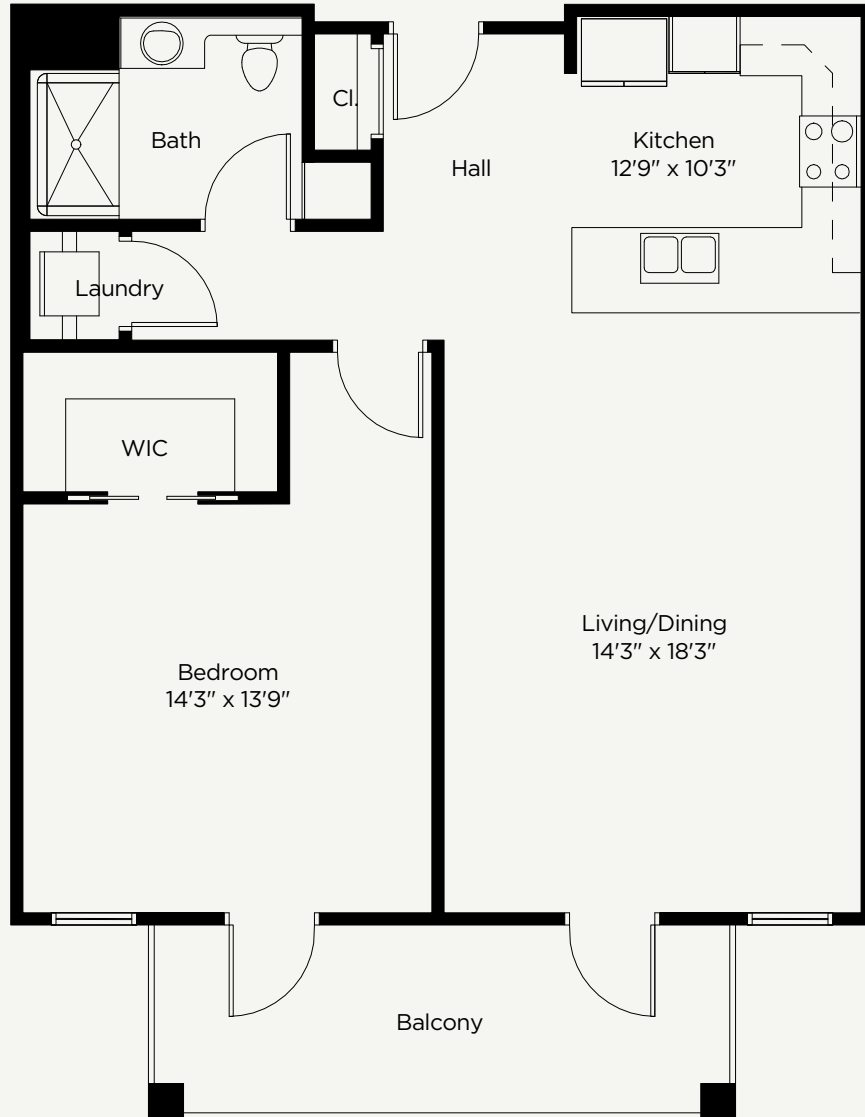

OLANCHA

APARTMENT FLOOR PLAN | One Bedroom | One Bathroom | Balcony | 903 Sq. Ft.

Square footage, room dimensions and window placement may vary. Not shown to scale.

Endless Opportunity Awaits

Date _____	Entrance Fee _____	Monthly Fee _____
Residence Address _____	2nd-Person Fee _____	2nd-Person Monthly Fee _____
Contract Type _____	Other _____	Other _____
Staff Name _____	Subtotal _____	Other _____
	Deposit _____	Monthly Total _____
	Total _____	