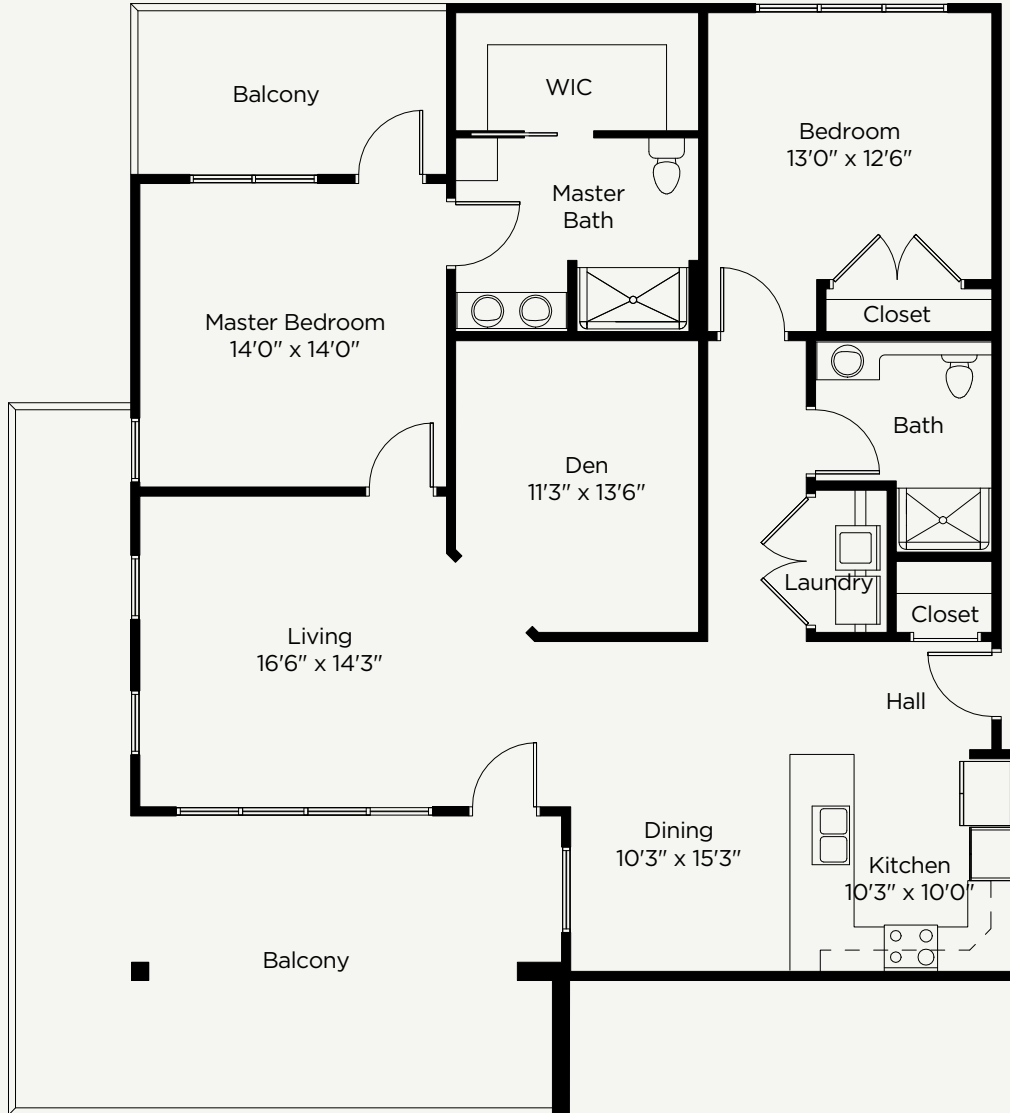

MORGAN

APARTMENT FLOOR PLAN | Two Bedroom | Two Bathroom w/Den | Balcony | 1,530 Sq. Ft.

Square footage, room dimensions and window placement may vary. Not shown to scale.

Endless Opportunity Awaits

Date	Entrance Fee	Monthly Fee
Residence Address	2nd-Person Fee	2nd-Person Monthly Fee
Contract Type	Other	Other
Staff Name	Subtotal	Other
	Deposit	Monthly Total
	Total	