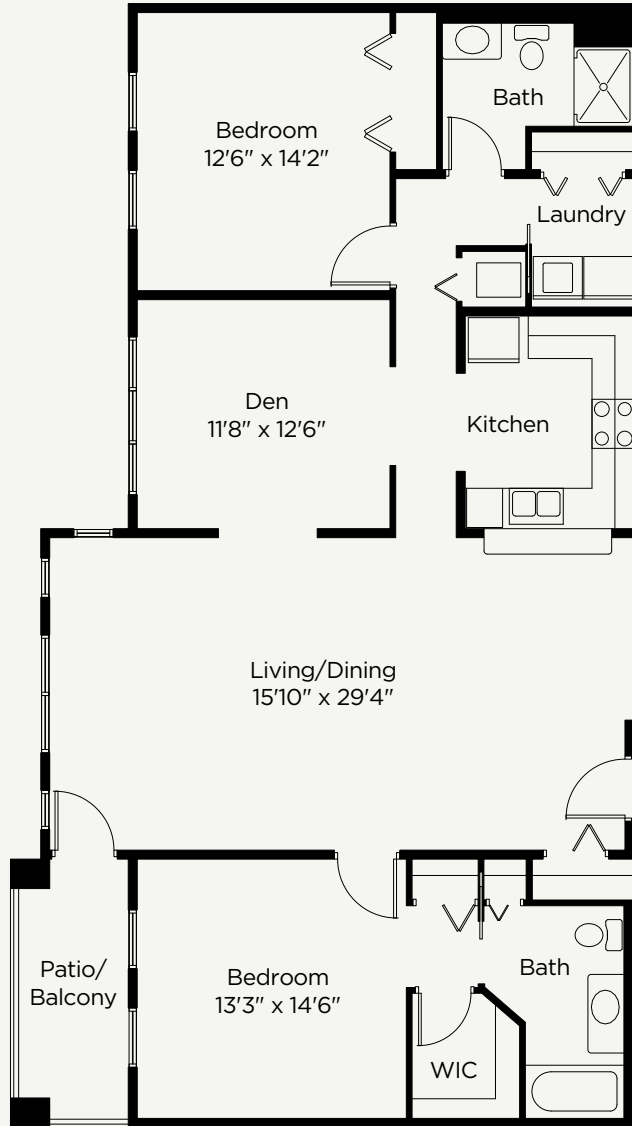

LUXURY

APARTMENT FLOOR PLAN | Two Bedroom | Two Bathroom w/Den | Patio/Balcony | 1,534 Sq. Ft.

Square footage, room dimensions and window placement may vary. Not shown to scale.

Endless Opportunity Awaits