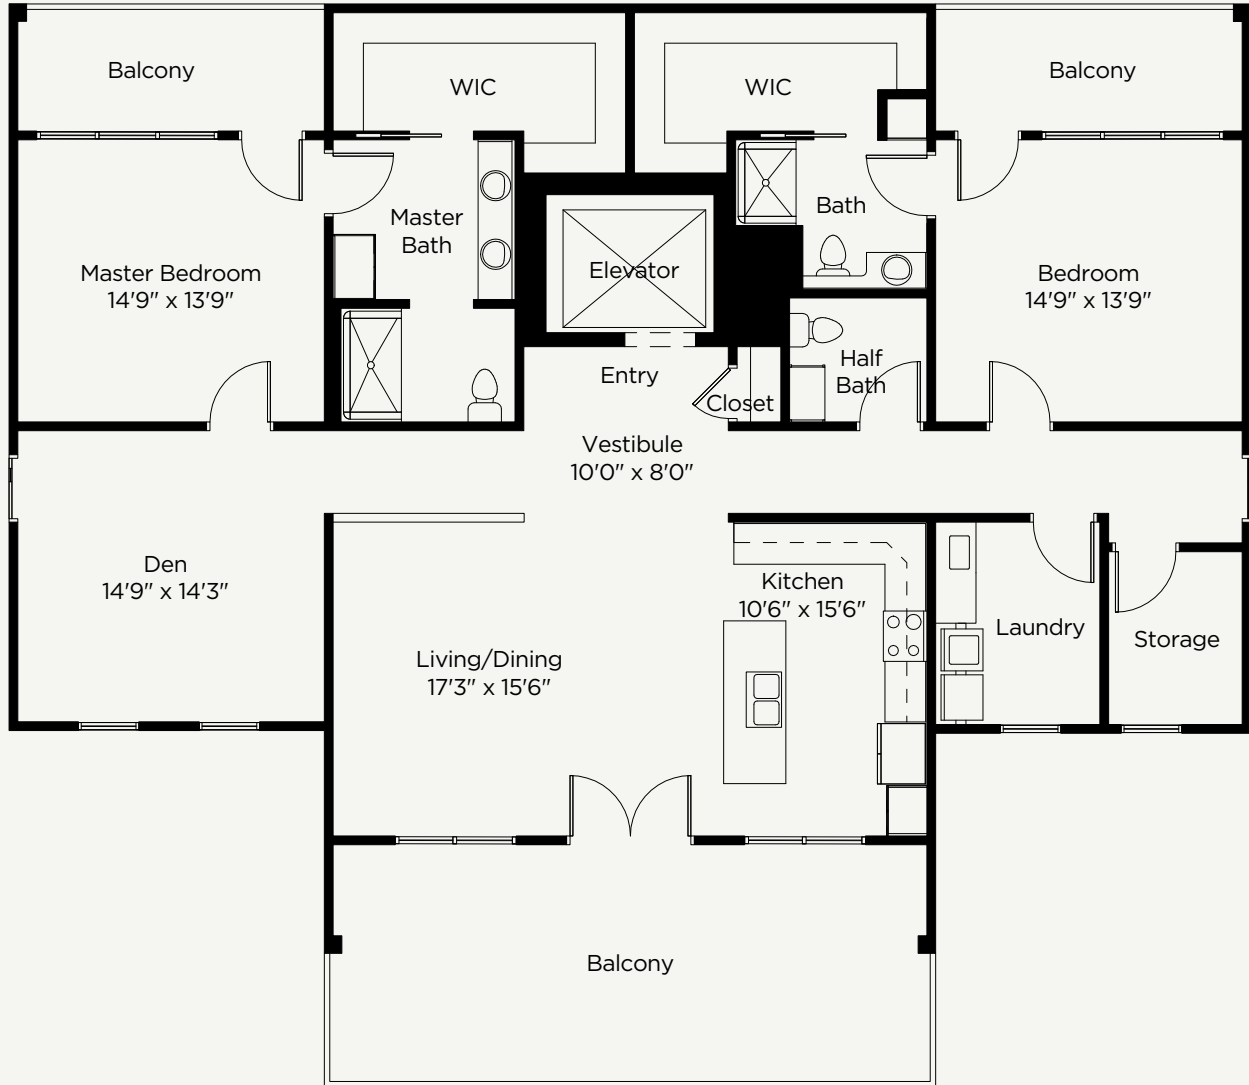

LASSEN

APARTMENT FLOOR PLAN | Two Bedroom | Two & One-Half Bathroom | Three Balconies | 2,090 Sq. Ft.

Square footage, room dimensions and window placement may vary. Not shown to scale.

Endless Opportunity Awaits