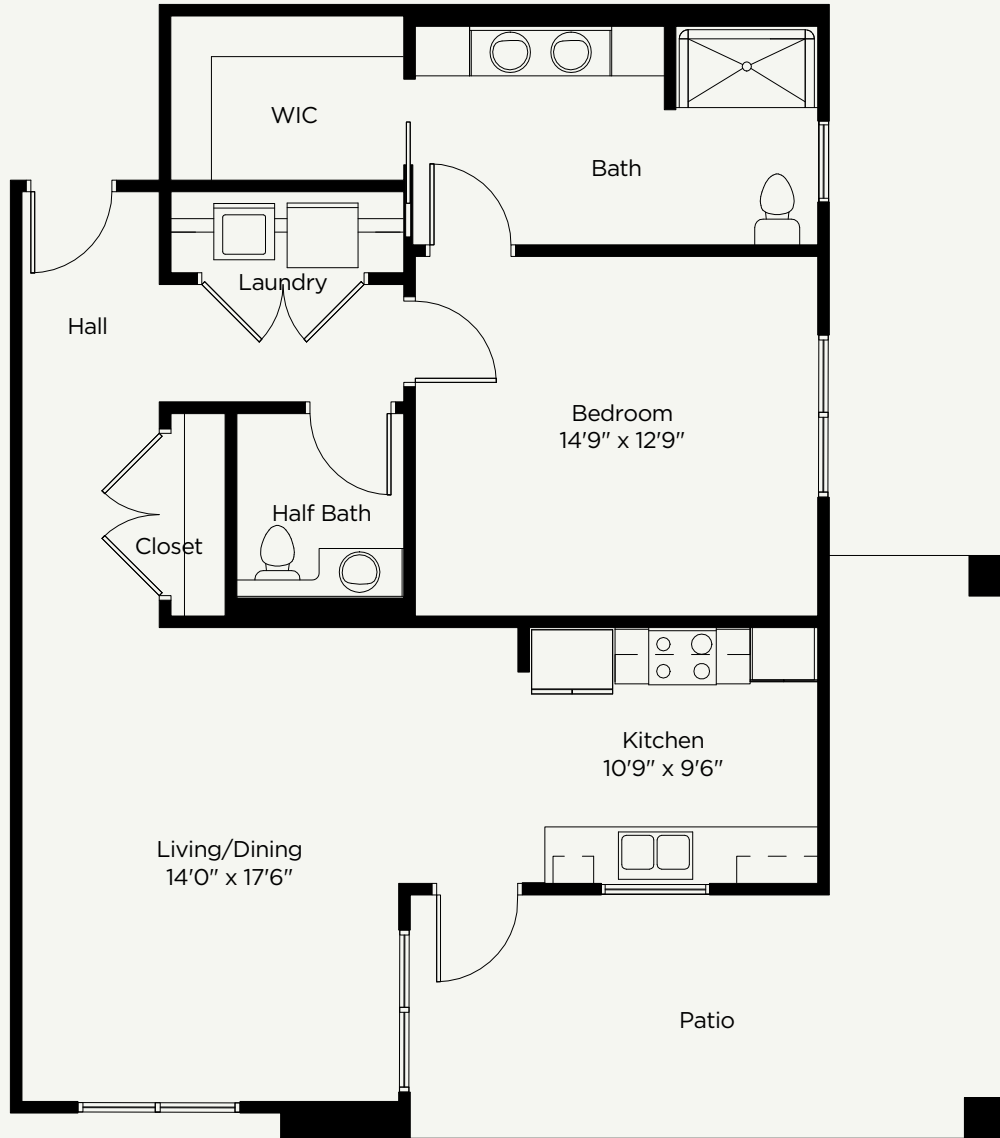

HAMILTON

APARTMENT FLOOR PLAN | One Bedroom | One & One-Half Bathroom | Patio | 1,014 Sq. Ft.

Square footage, room dimensions and window placement may vary. Not shown to scale.

Endless Opportunity Awaits