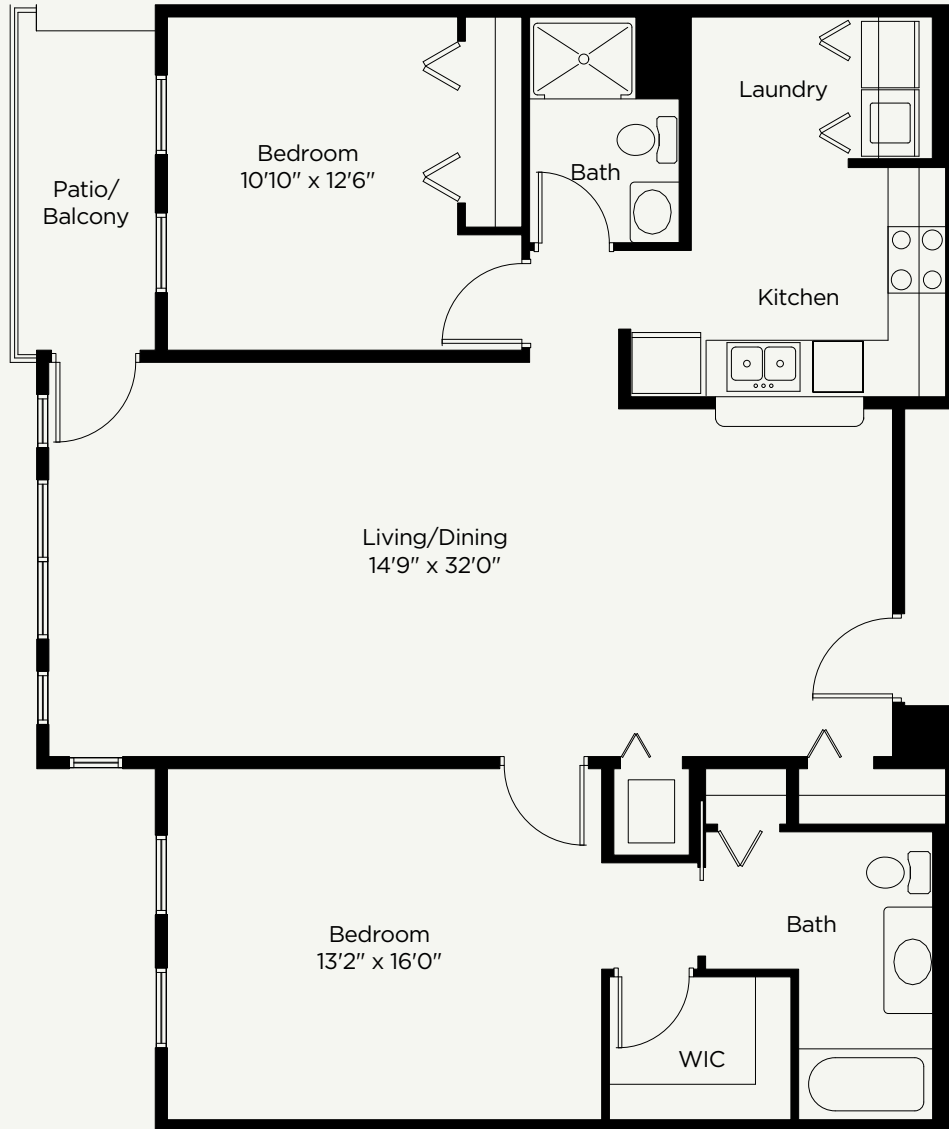

DELUXE

APARTMENT FLOOR PLAN | Two Bedroom | Two Bathroom | Patio/Balcony | 1,291 Sq. Ft.

Square footage, room dimensions and window placement may vary. Not shown to scale.

Endless Opportunity Awaits

Date	Entrance Fee	Monthly Fee
Residence Address	2nd-Person Fee	2nd-Person Monthly Fee
Contract Type	Other	Other
Staff Name	Subtotal	Other
	Deposit	Monthly Total
	Total	