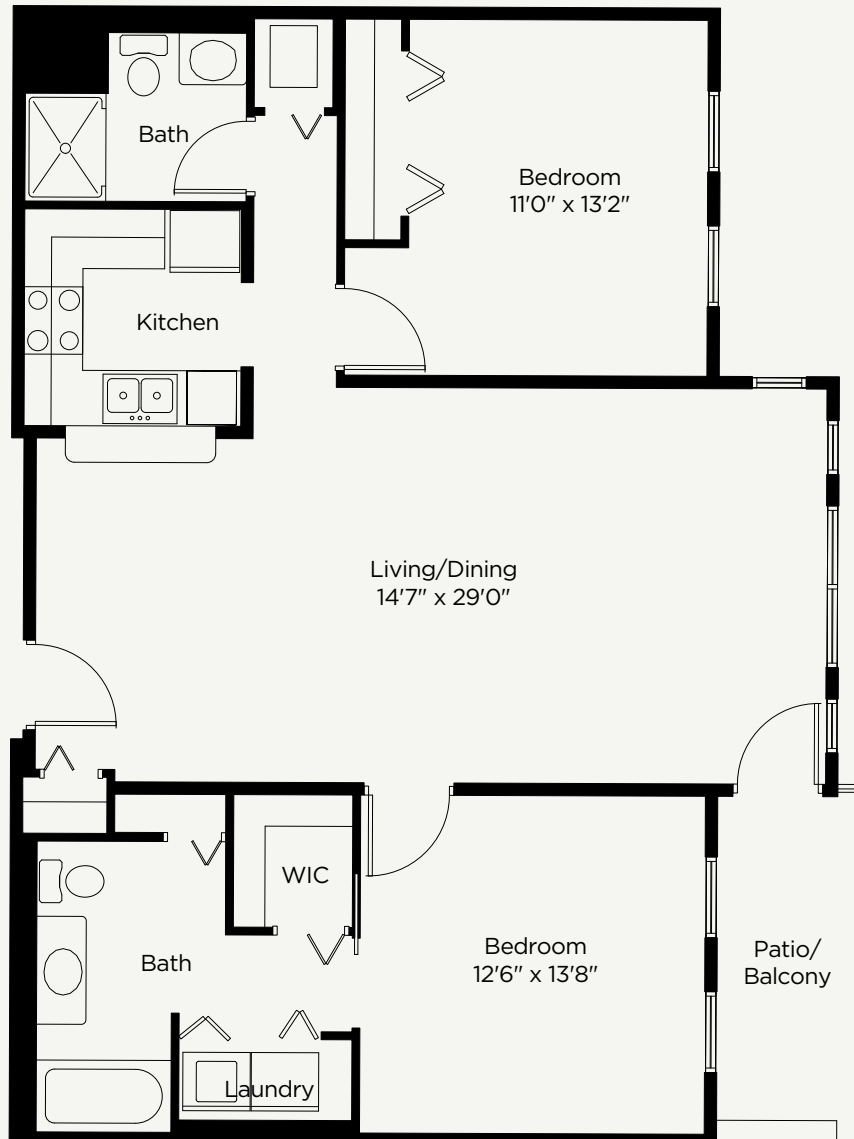

CUSTOM

APARTMENT FLOOR PLAN | Two Bedroom | Two Bathroom | Patio/Balcony | 1,140 Sq. Ft.

Square footage, room dimensions and window placement may vary. Not shown to scale.

Endless Opportunity Awaits

Date	Entrance Fee	Monthly Fee
Residence Address	2nd-Person Fee	2nd-Person Monthly Fee
Contract Type	Other	Other
Staff Name	Subtotal	Other
	Deposit	Monthly Total
	Total	