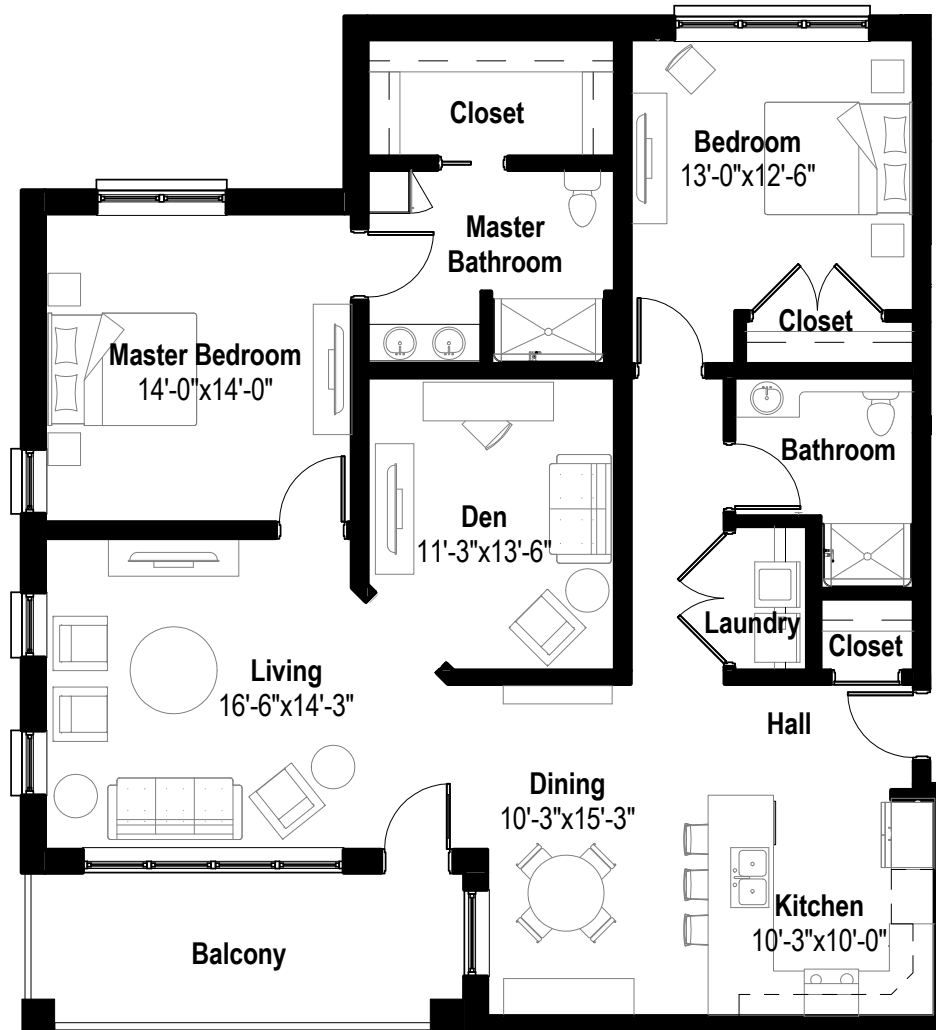

# VILLA I

FLOOR PLAN - MORGAN

All plans & dimensions are approximate.  
Final configurations may vary.

## THE RIDGE

AT PARADISE VALLEY ESTATES

1,530 SF Living

**1,530 SF TOTAL**

- 2 Bedrooms
- 2 Bathrooms
- Living Room
- Open dining & kitchen
- Den
- Laundry
- Balcony

FLOOR 3