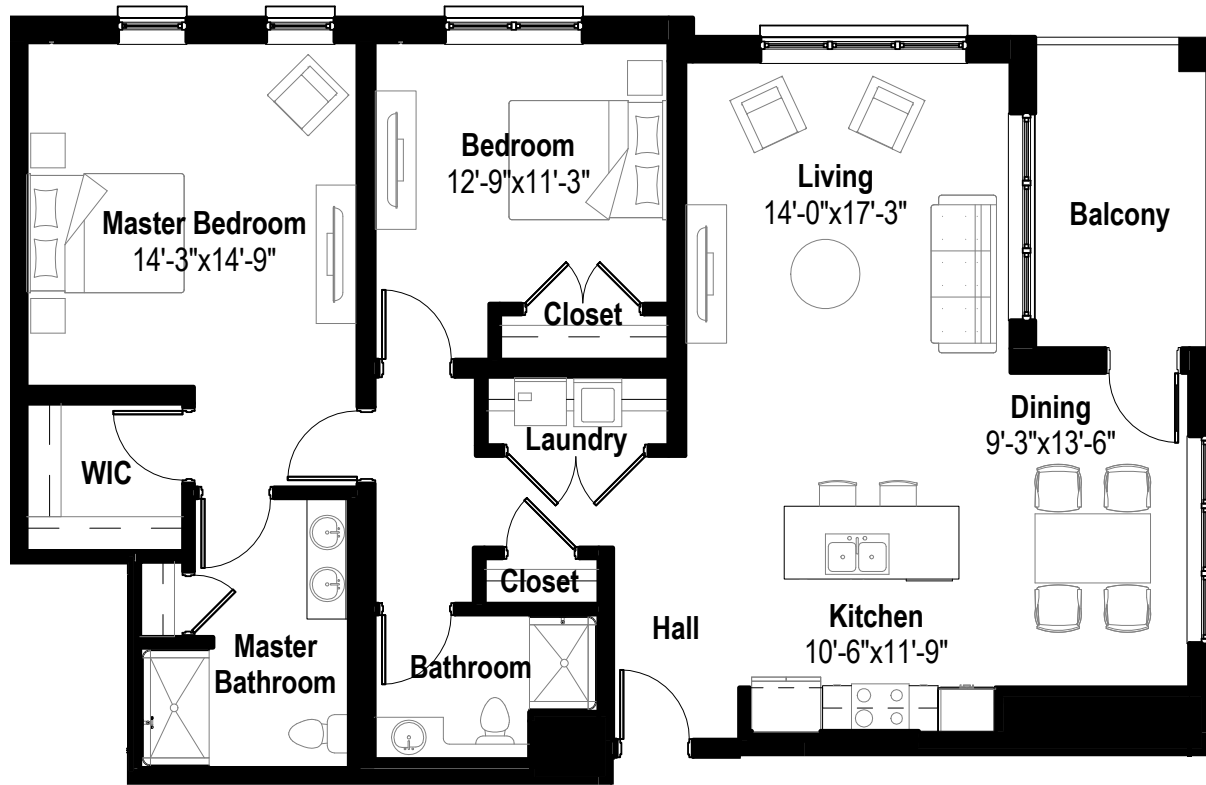

VILLA II

FLOOR PLAN - RITTER

All plans & dimensions are approximate.
Final configurations may vary.

THE RIDGE
AT PARADISE VALLEY ESTATES

1,354 SF Living

1,354 SF TOTAL

- 2 Bedrooms
- 2 Bathrooms
- Open kitchen, living & dining
- Laundry
- Balcony

FLOOR 3