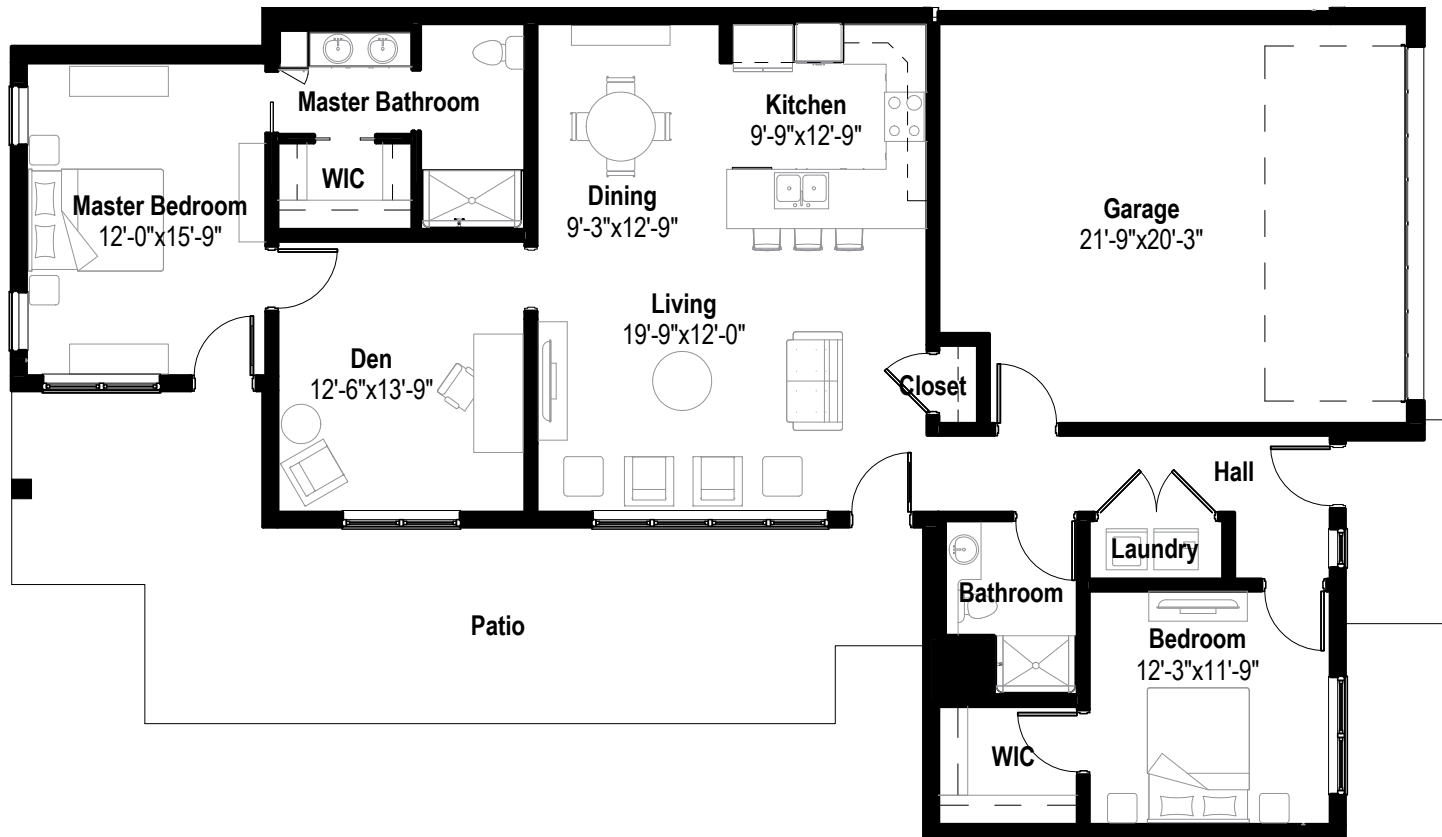

COTTAGE - WHITNEY

FLOOR PLAN

All plans & dimensions are approximate.
Final configurations may vary.

THE RIDGE
AT PARADISE VALLEY ESTATES

1,433 SF Living
472 SF Garage

1,905 SF TOTAL

- 2 Bedrooms
- 2 Bathrooms
- Open kitchen, living & dining
- Den
- Laundry
- Private garage
- Patio