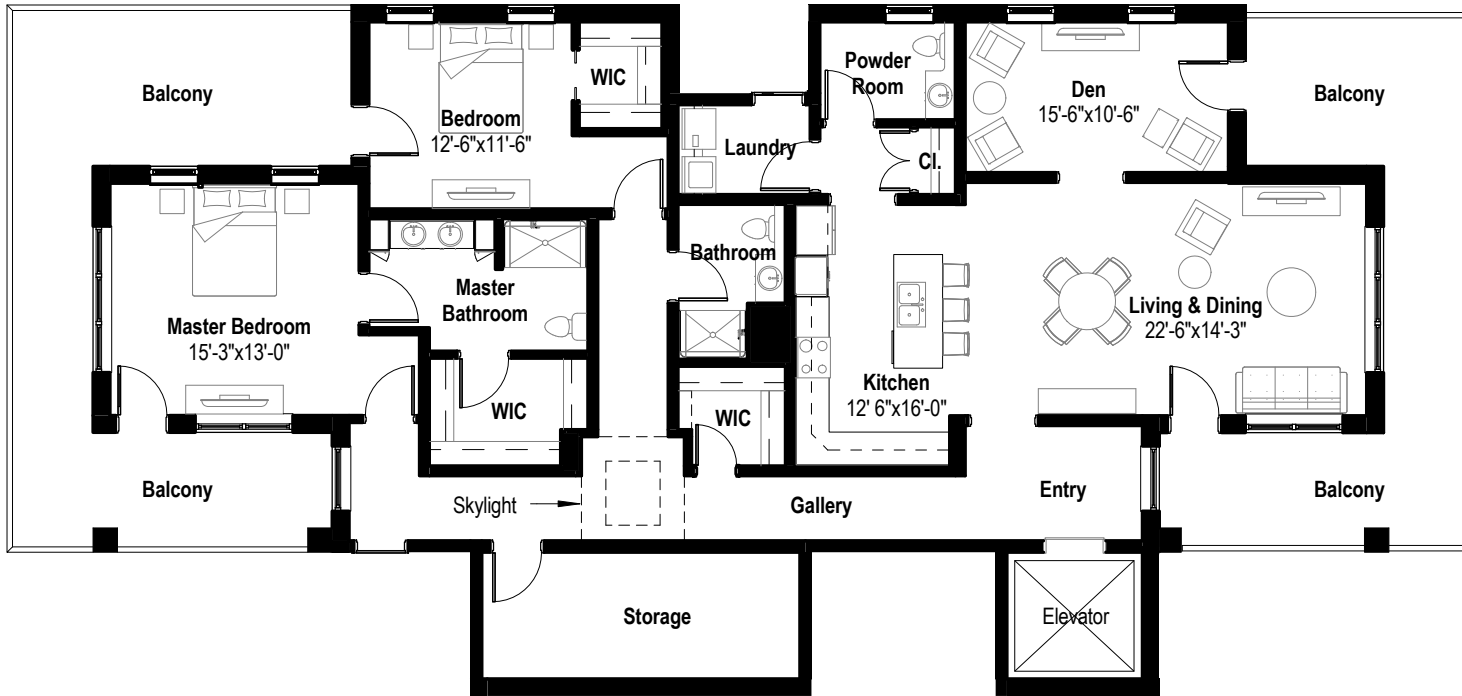

VILLA I

FLOOR PLAN - TAMALPAIS || PENTHOUSE

All plans & dimensions are approximate.
Final configurations may vary.

THE RIDGE

AT PARADISE VALLEY ESTATES

1,955 SF Living

1,955 SF TOTAL

- 2 Bedrooms
- 2.5 Bathrooms
- Private elevator
- Open kitchen, living & dining
- Den
- Laundry room
- 2 Wraparound balconies
- Storage

SOLD OUT

FLOOR 4