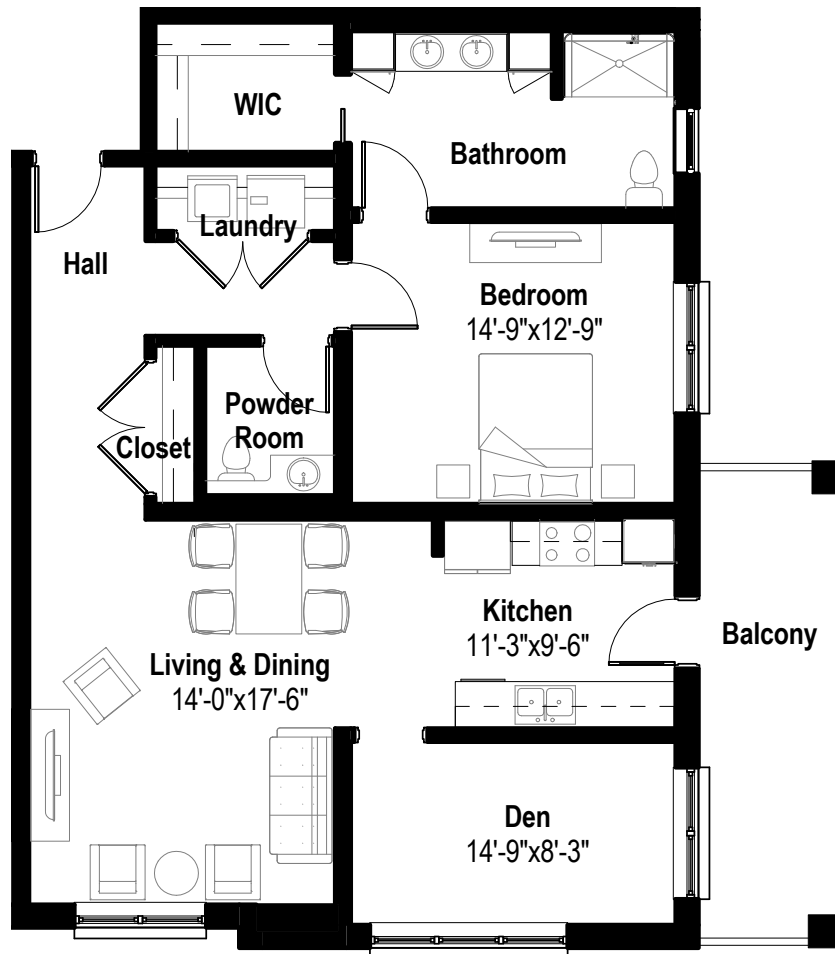

VILLA I

FLOOR PLAN - SERRA

All plans & dimensions are approximate.
Final configurations may vary.

THE RIDGE
AT PARADISE VALLEY ESTATES

1,153 SF Living

1,153 SF TOTAL

- 1 Bedroom
- 1.5 Bathrooms
- Open living & dining
- Kitchen
- Den
- Laundry
- Balcony

FLOOR 2