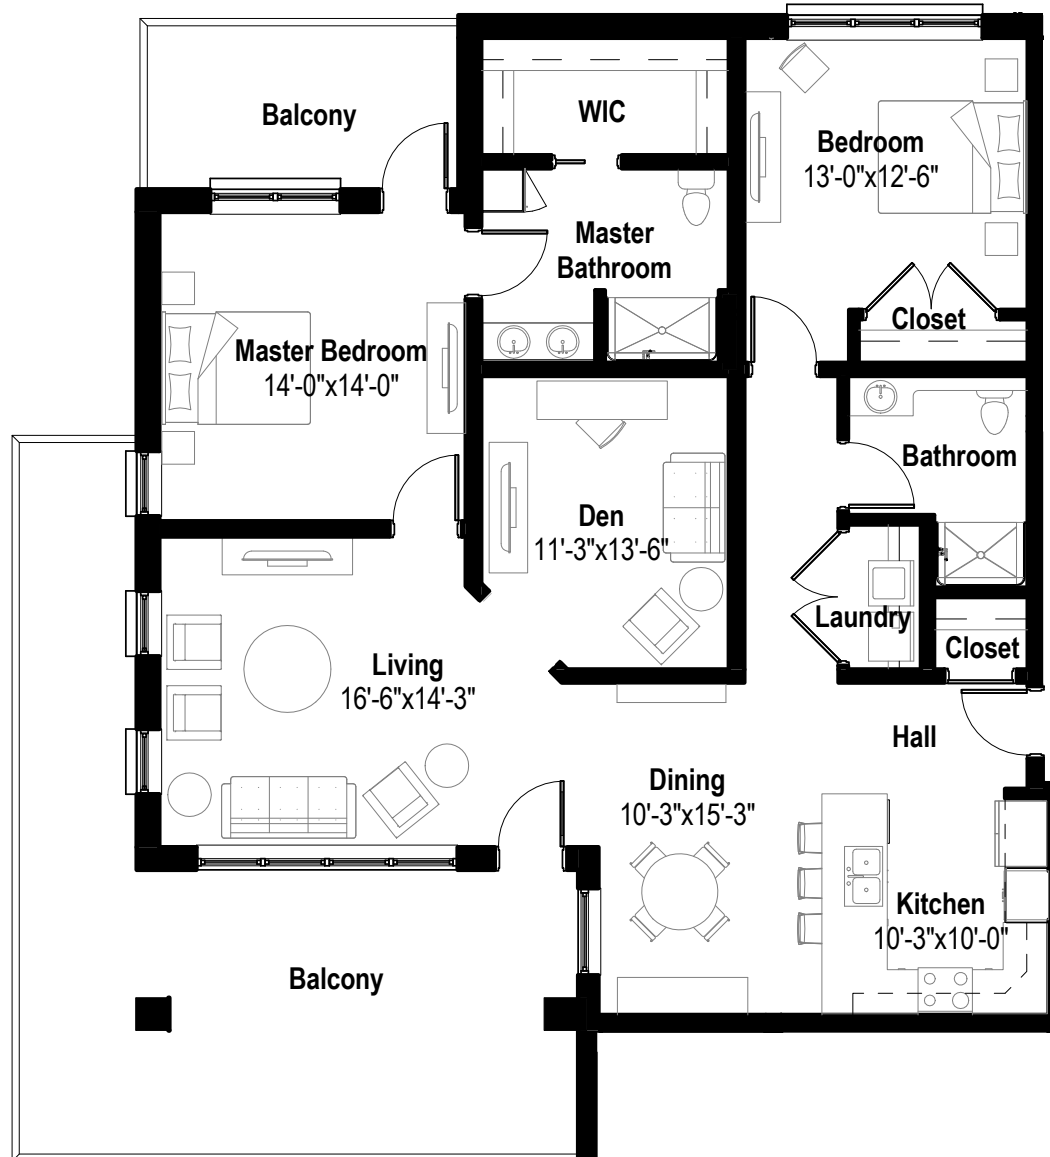

VILLA I

FLOOR PLAN - MORGAN

All plans & dimensions are approximate.
Final configurations may vary.

THE RIDGE
AT PARADISE VALLEY ESTATES

1,530 SF Living
1,530 SF TOTAL

- 2 Bedrooms
- 2 Bathrooms
- Living Room
- Open dining & kitchen
- Den
- Laundry
- 2 Balconies

FLOOR 2