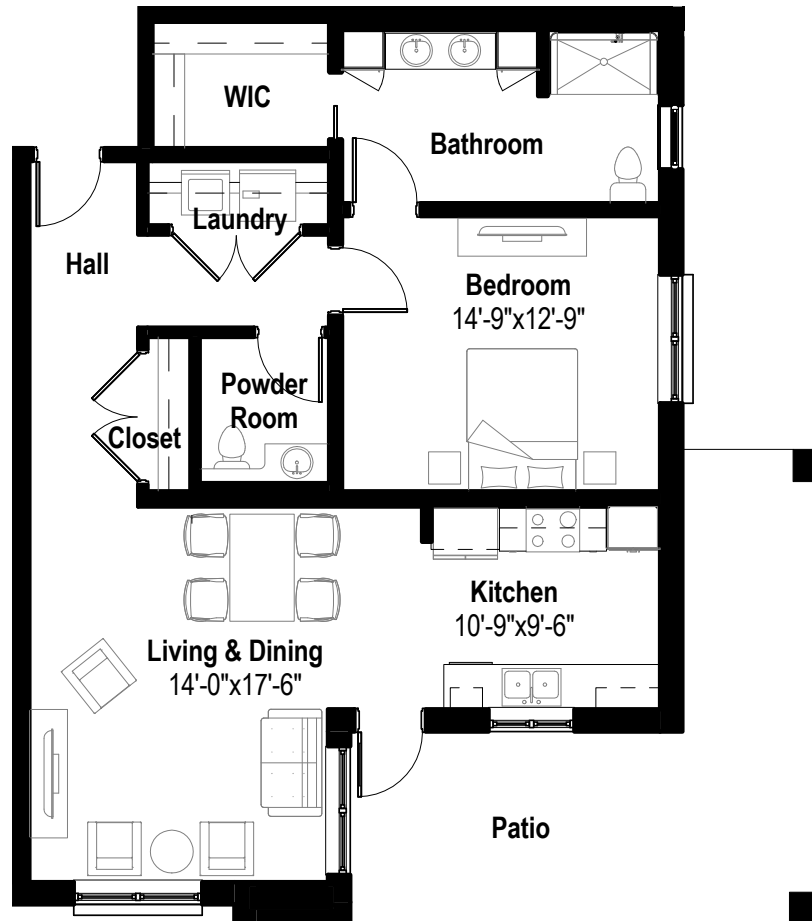

VILLA I

FLOOR PLAN - HAMILTON

All plans & dimensions are approximate.
Final configurations may vary.

THE RIDGE

AT PARADISE VALLEY ESTATES

1,014 SF Living

1,014 SF TOTAL

- 1 Bedroom
- 1.5 Bathrooms
- Open living & dining
- Kitchen
- Laundry
- Patio

FLOOR 1