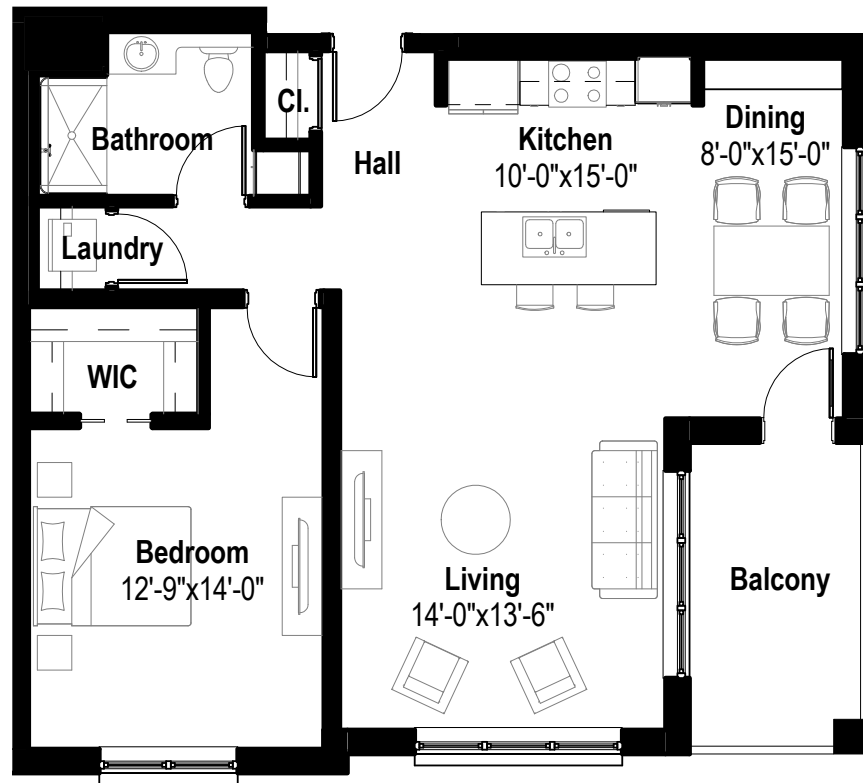

VILLA II

FLOOR PLAN - SONORA

All plans & dimensions are approximate.
Final configurations may vary.

THE RIDGE

AT PARADISE VALLEY ESTATES

941 SF Living

941 SF TOTAL

- 1 Bedroom
- 1 Bathroom
- Open kitchen, living & dining
- Laundry
- Balcony

1 LEFT

FLOOR 2