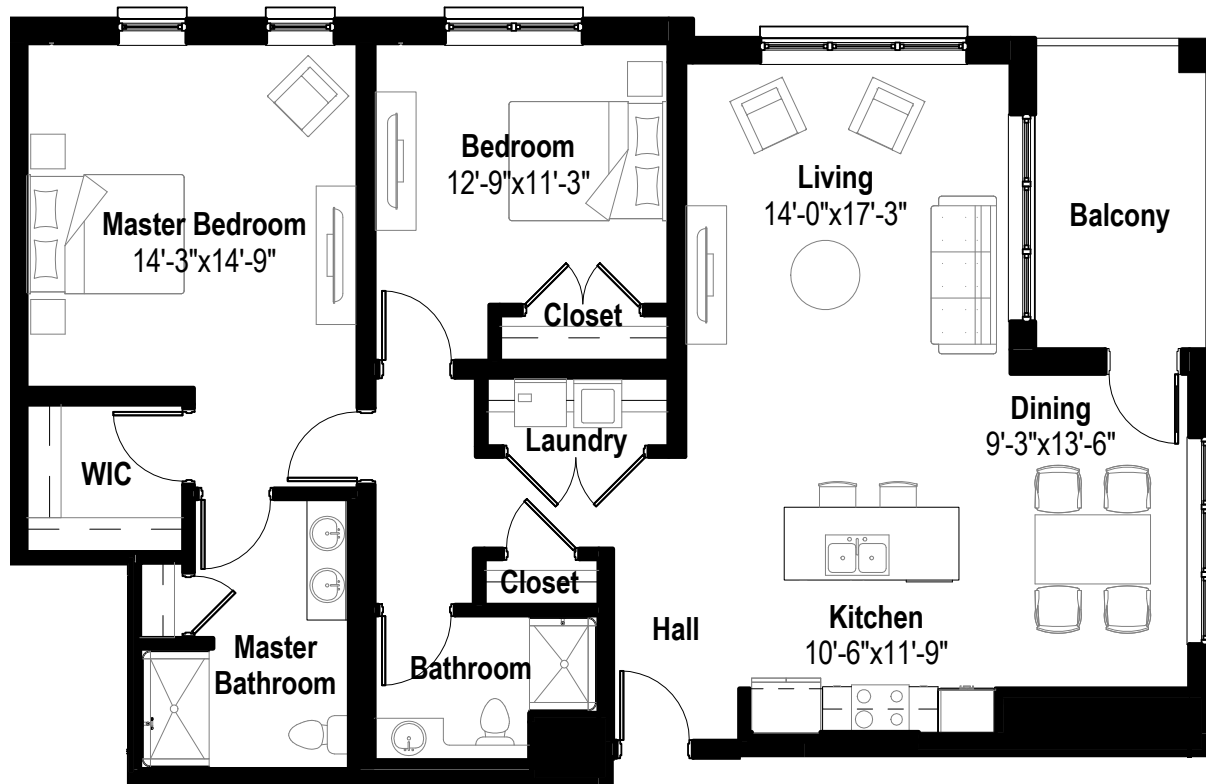

VILLA II

FLOOR PLAN - RITTER

All plans & dimensions are approximate.
Final configurations may vary.

THE RIDGE
AT PARADISE VALLEY ESTATES

1,354 SF Living

1,354 SF TOTAL

- 2 Bedrooms
- 2 Bathrooms
- Open kitchen, living & dining
- Laundry
- Balcony

FLOOR 2