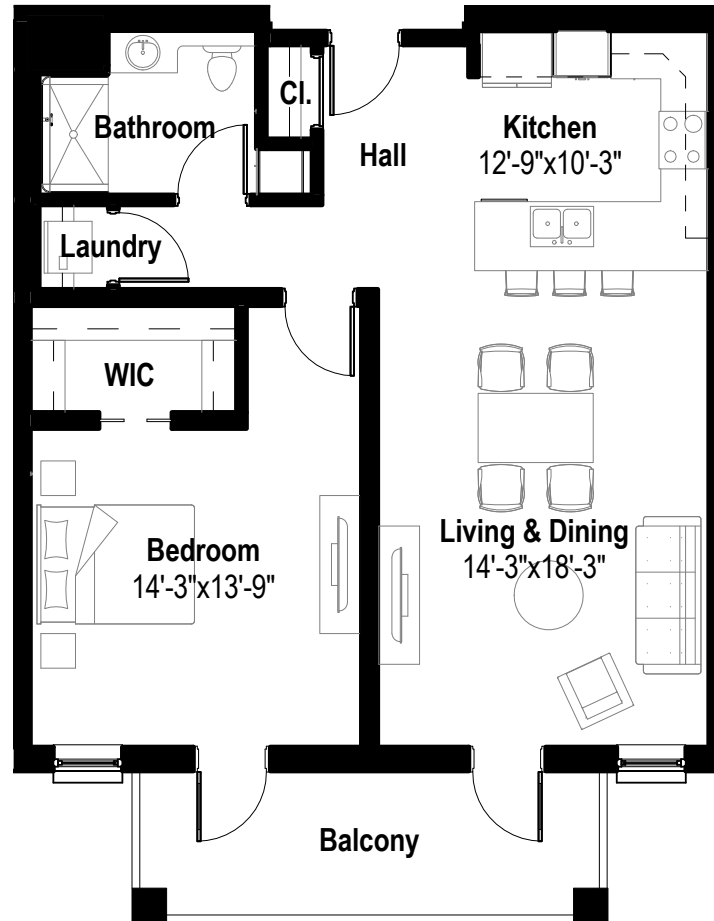

# VILLA II

FLOOR PLAN - OLANCHA

All plans & dimensions are approximate.  
Final configurations may vary.

## THE RIDGE

AT PARADISE VALLEY ESTATES

903 SF Living

**903 SF TOTAL**

- 1 Bedroom
- 1 Bathroom
- Open kitchen, living & dining
- Laundry
- Balcony

**1 LEFT**

FLOOR 2