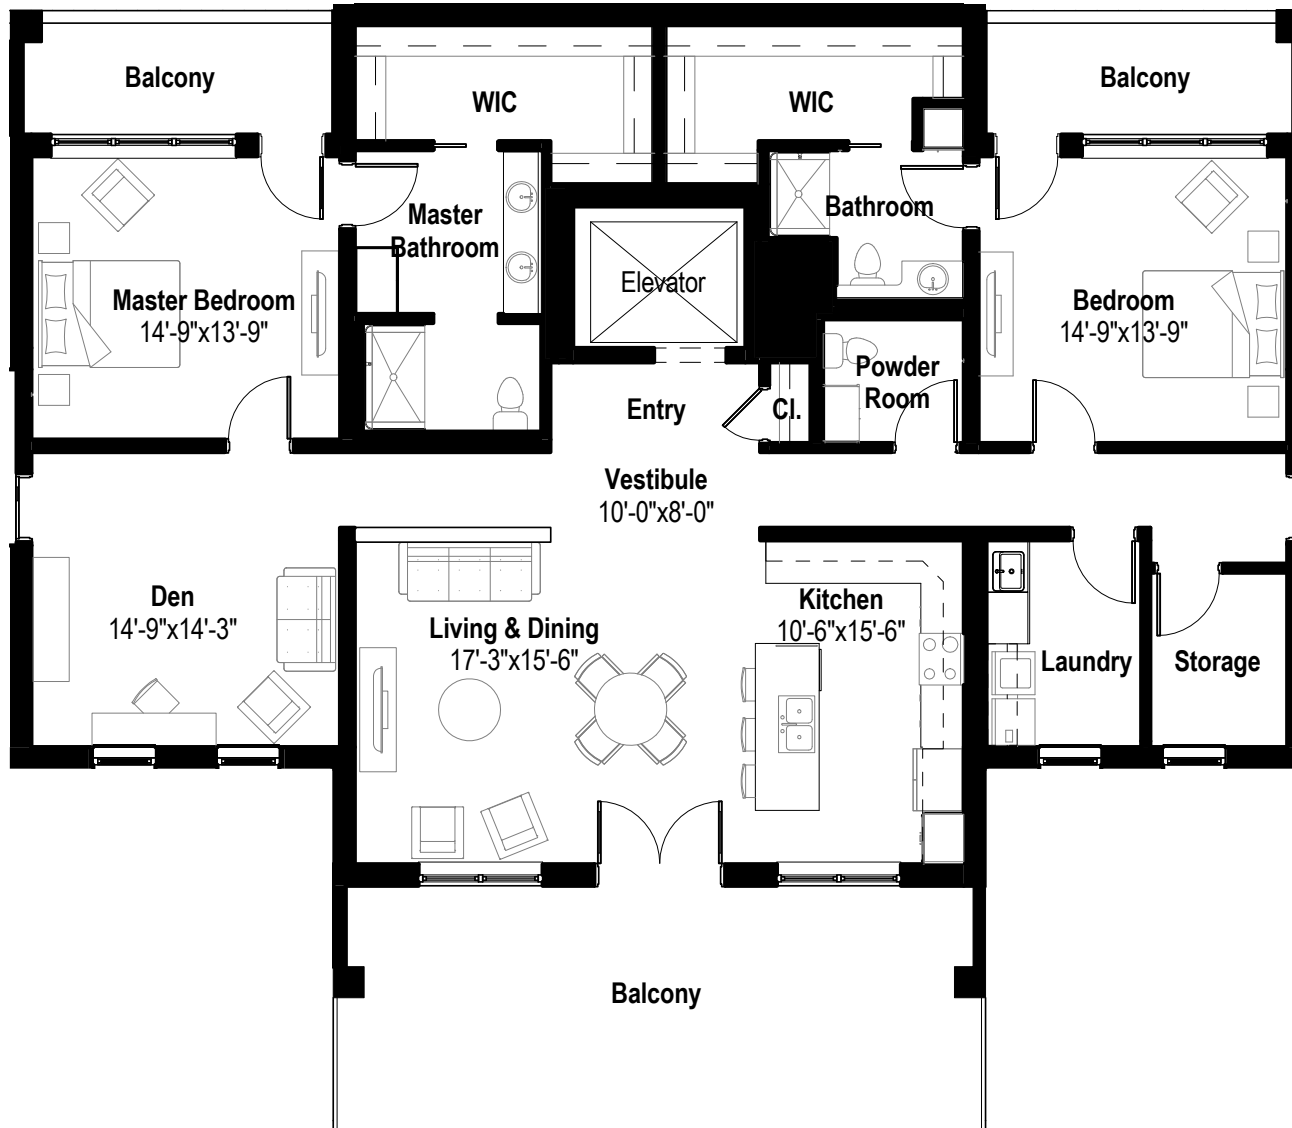

VILLA II

FLOOR PLAN - LASSEN || PENTHOUSE

All plans & dimensions are approximate.
Final configurations may vary.

THE RIDGE
AT PARADISE VALLEY ESTATES

2,090 SF Living
2,090 SF TOTAL

- 2 Bedrooms
- 2.5 Bathrooms
- Private elevator
- Open kitchen, living & dining
- Den
- Laundry room
- Vestibule
- 3 Balconies
- Storage

SOLD OUT

FLOOR 4